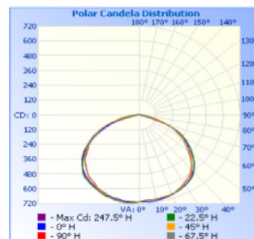

PRODUCT SPECIFICATION

Product No.	Length	Input Voltage	Color Temp (K)	Rated Lumens	Rated Efficacy	CRI	Beam Angle	Rated Life (Hours)	Operating Temp. (°F)	Power Factor
10W ALPHA MAGNETIC RETROFIT STRIP KIT										
AL-T8MG2-10W	2FT	100-277 VAC, 50/60 Hz	3000K - 5000K	2600	>130	>80	120°	50,000	-20°C to 40°C	>.99
20W ALPHA MAGNETIC RETROFIT STRIP KIT										
AL-T8MG4-20W	4FT	100-277 VAC, 50/60 Hz	3000K - 5000K	5200	>130	>80	120°	50,000	-20°C to 40°C	>.99

PHYSICAL DATA

Product No.	Housing	Multiple Driving Type	Driver	Certification
AL-T8MG2-10W	Aluminium	One driver for 1, 2, 3 or 4 Magnetic Strips	External	UL,NSF,DLC V4.2 and Lighting Facts
AL-T8MG4-20W	Aluminium	One driver for 1, 2, 3 or 4 Magnetic Strips	External	UL,NSF,DLC V4.2 and Lighting Facts

OPTICAL SYSTEM

10W

20W