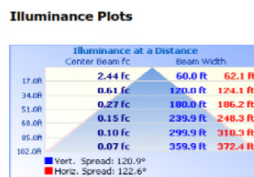

PRODUCT SPECIFICATION

Product No.	Length	Input Voltage	Color Temp (K)	Rated Lumens	Rated Efficacy	CRI	Beam Angle	Rated Life (Hours)	Operating Temp. (°F)	Power Factor
10W ALPHA MAGNETIC RETROFIT STRIP KIT										
AL-T8MG2-10W	2FT	100-277 VAC, 50/60 Hz	3000K - 5000K	2600	>130	>80	120°	50,000	-20°C to 40°C	>.99
20W ALPHA MAGNETIC RETROFIT STRIP KIT										
AL-T8MG4-20W	4FT	100-277 VAC, 50/60 Hz	3000K - 5000K	5200	>130	>80	120°	50,000	-20°C to 40°C	>.99

PHYSICAL DATA

Product No.	Housing	Multiple Driving Type	Driver	Certification
AL-T8MG2-10W	Aluminium	One driver for 1, 2, 3 or 4 Magnetic Strips	External	UL,NSF,DLC V4.2 and Lighting Facts
AL-T8MG4-20W	Aluminium	One driver for 1, 2, 3 or 4 Magnetic Strips	External	UL,NSF,DLC V4.2 and Lighting Facts

OPTICAL SYSTEM

10W

20W