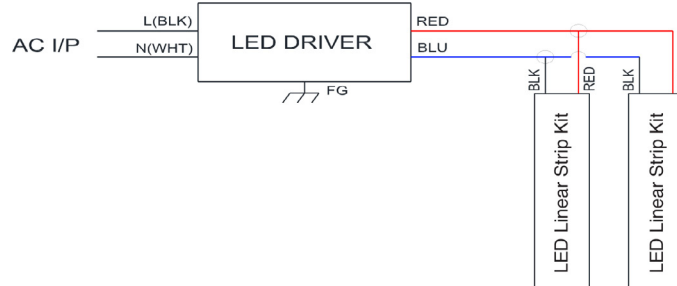

### PRODUCT SPECIFICATION

Product No.	Length	Input Voltage	Color Temp (K)	Rated Lumens	Rated Efficacy	CRI	Beam Angle	Rated Life (Hours)	Operating Temp. (°F)	Power Factor
<b>10W ALPHA MAGNETIC RETROFIT STRIP KIT</b>										
AL-T8MG2-10W	2FT	100-277 VAC, 50/60 Hz	3000K - 5000K	2600	>130	>80	120°	50,000	-20°C to 40°C	>.99
<b>20W ALPHA MAGNETIC RETROFIT STRIP KIT</b>										
AL-T8MG4-20W	4FT	100-277 VAC, 50/60 Hz	3000K - 5000K	5200	>130	>80	120°	50,000	-20°C to 40°C	>.99

### PHYSICAL DATA

Product No.	Housing	Multiple Driving Type	Driver	Certification
AL-T8MG2-10W	Aluminium	One driver for 1, 2, 3 or 4 Magnetic Strips	External	UL,NSF,DLC V4.2 and Lighting Facts
AL-T8MG4-20W	Aluminium	One driver for 1, 2, 3 or 4 Magnetic Strips	External	UL,NSF,DLC V4.2 and Lighting Facts

### OPTICAL SYSTEM

10W

20W

High Power Magnets

### ELECTRICAL CONNECTION

ex. 2 STRIP LIGHTS