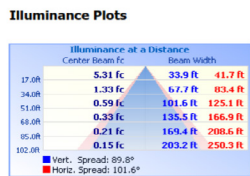

PRODUCT SPECIFICATION

Product No.	Length	Input Voltage	Color Temp (K)	Rated Lumens	Rated Efficacy	CRI	Beam Angle	Rated Life (Hours)	Operating Temp. (°F)	Power Factor
10W ALPHA MAGNETIC RETROFIT STRIP KIT										
AL-T8MG2-10W	2FT	100-277 VAC, 50/60 Hz	3000K - 5000K	2600	>130	>80	120°	50,000	-20°C to 40°C	>.99
20W ALPHA MAGNETIC RETROFIT STRIP KIT										
AL-T8MG4-20W	4FT	100-277 VAC, 50/60 Hz	3000K - 5000K	5200	>130	>80	120°	50,000	-20°C to 40°C	>.99

PHYSICAL DATA

Product No.	Housing	Multiple Driving Type	Driver	Certification
AL-T8MG2-10W	Aluminium	One driver for 1, 2, 3 or 4 Magnetic Strips	External	UL,NSF,DLC V4.2 and Lighting Facts
AL-T8MG4-20W	Aluminium	One driver for 1, 2, 3 or 4 Magnetic Strips	External	UL,NSF,DLC V4.2 and Lighting Facts

OPTICAL SYSTEM

10W

20W