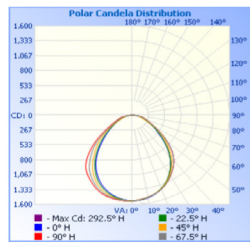

PRODUCT SPECIFICATION

Product No.	Length	Input Voltage	Color Temp (K)	Rated Lumens	Rated Efficacy	CRI	Beam Angle	Rated Life (Hours)	Operating Temp. (°F)	Power Factor
10W ALPHA MAGNETIC RETROFIT STRIP KIT										
AL-T8MG2-10W	2FT	100-277 VAC, 50/60 Hz	3000K - 5000K	2600	>130	>80	120°	50,000	-20°C to 40°C	>.99
20W ALPHA MAGNETIC RETROFIT STRIP KIT										
AL-T8MG4-20W	4FT	100-277 VAC, 50/60 Hz	3000K - 5000K	5200	>130	>80	120°	50,000	-20°C to 40°C	>.99

PHYSICAL DATA

Product No.	Housing	Multiple Driving Type	Driver	Certification
AL-T8MG2-10W	Aluminium	One driver for 1, 2, 3 or 4 Magnetic Strips	External	UL,NSF,DLC V4.2 and Lighting Facts
AL-T8MG4-20W	Aluminium	One driver for 1, 2, 3 or 4 Magnetic Strips	External	UL,NSF,DLC V4.2 and Lighting Facts

OPTICAL SYSTEM

10W

20W